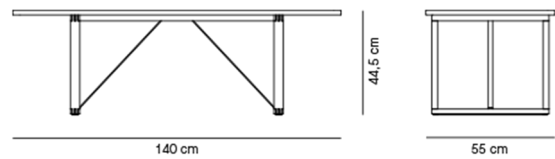

Drawing

Colours

FRAME FINISH

Brackets black

WOODS

Oak light oil

Oak soap

Walnut oiled

Fredericia